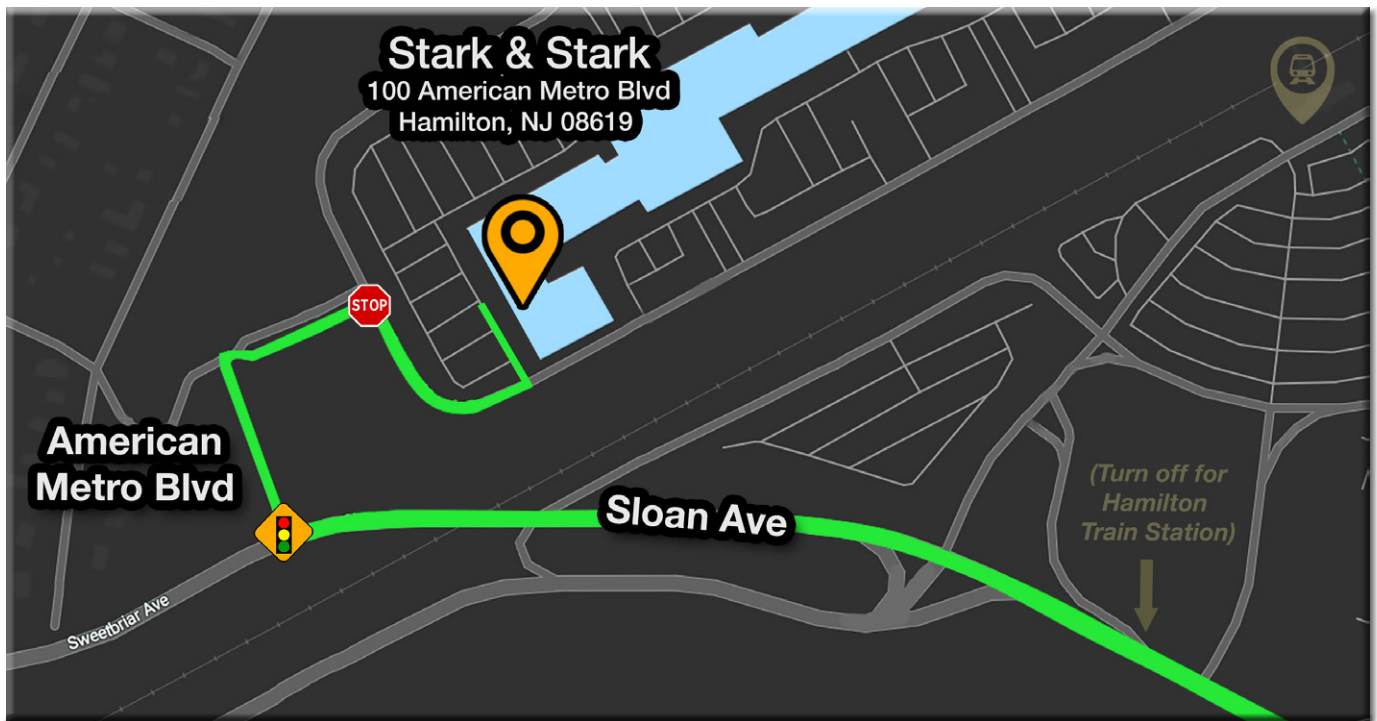

## Directions to Stark & Stark's Hamilton, NJ Office

100 American Metro Blvd., Hamilton, NJ 08619

### If driving from 295:

1. Take exit 65A-65B to merge onto Sloan Ave. West
2. Turn right onto American Metro Blvd.
3. Keep right to stay on American Metro Blvd.
4. Turn right at the stop sign to stay on American Metro Blvd.
5. Turn left into first parking lot, which is outside our main office entrance

### If driving from Route 1:

1. Take the exit toward Whitehead Rd.
2. Turn right onto Whitehead Rd.
3. Turn left onto Sweetbriar Ave.
4. Turn left onto American Metro Blvd.
5. Keep right to stay on American Metro Blvd.
6. Turn right at the stop sign to stay on American Metro Blvd.
7. Turn left into first parking lot, which is outside our main office entrance

Click Here for  
Google Map Directions